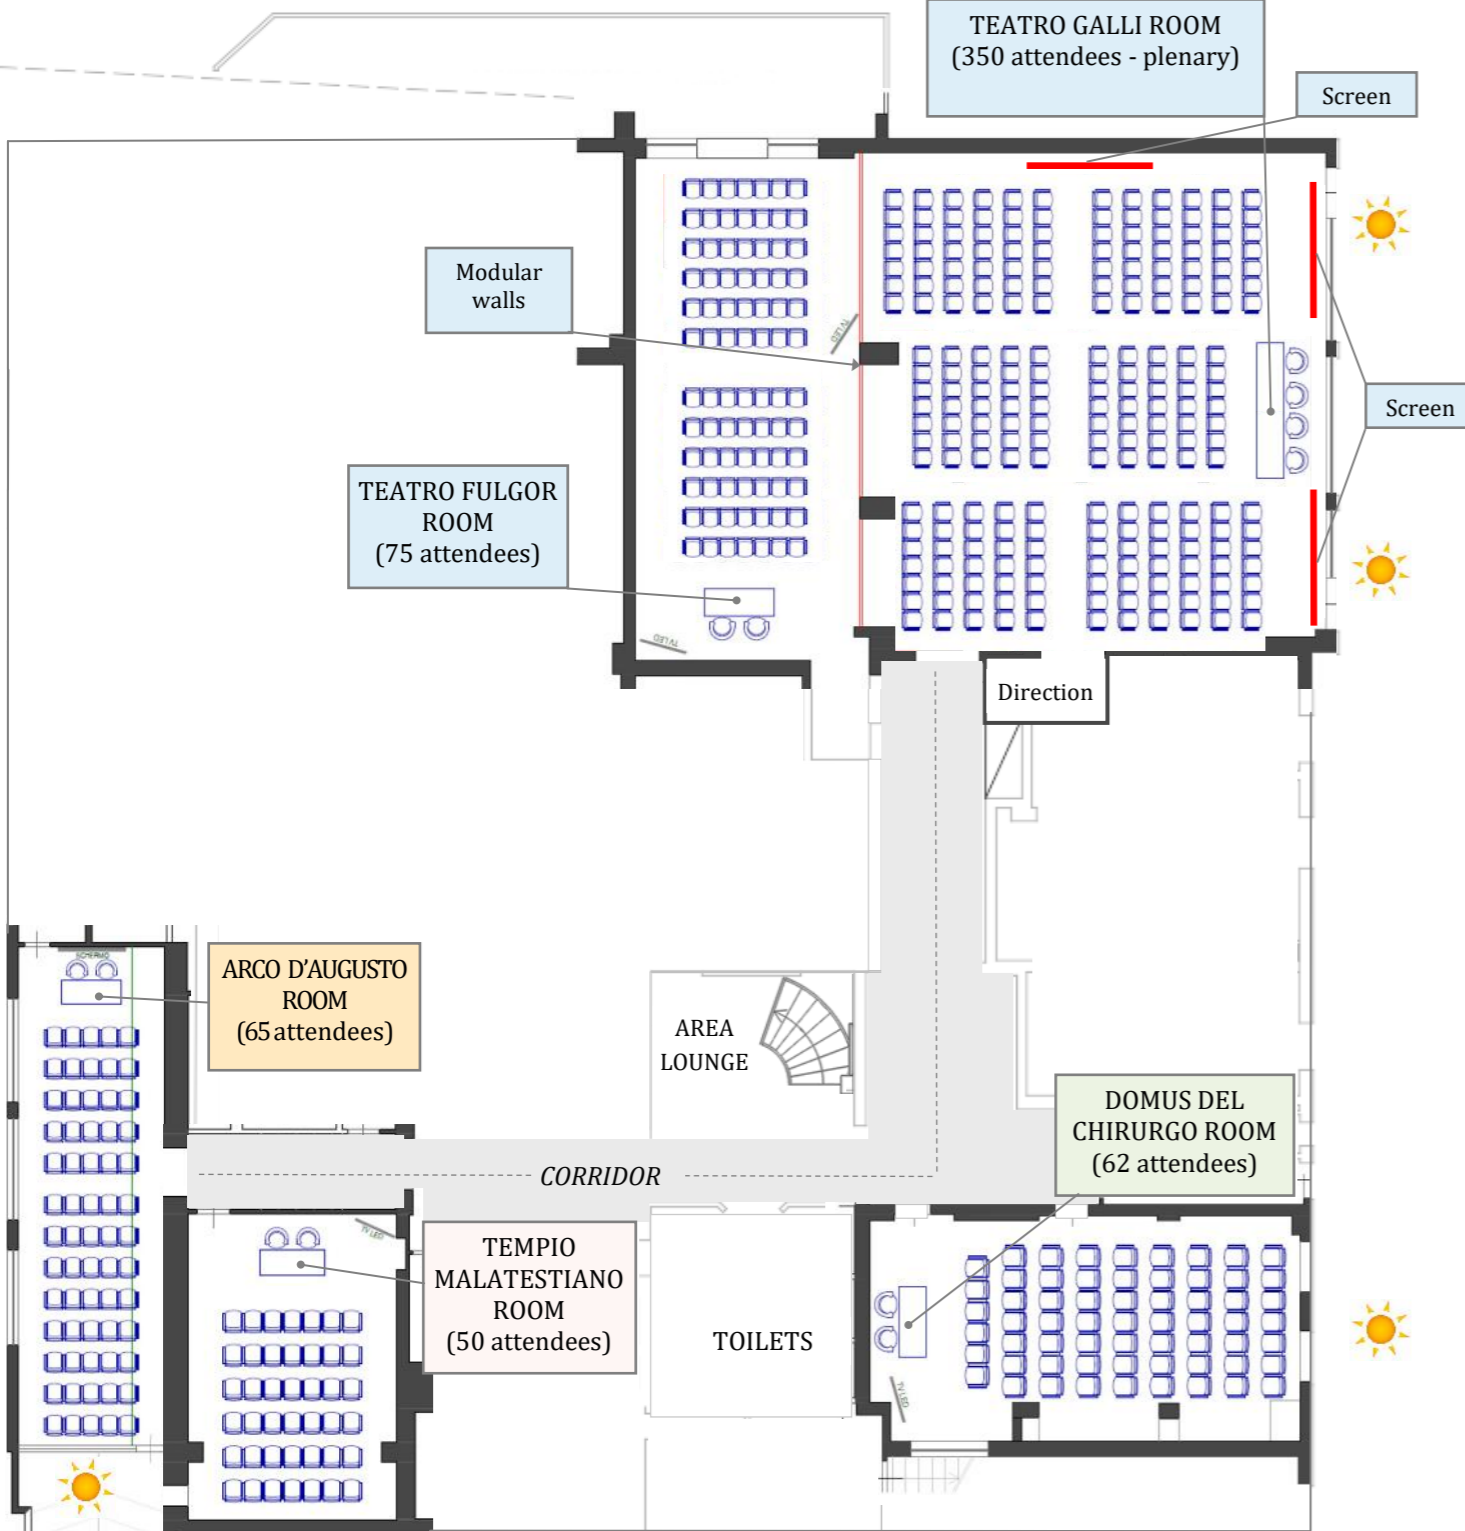

GROUND FLOOR

FIRST FLOOR

LEGEND:

-  STAIRS TO ACCESS THE HALL, RESTAURANT AND RECEPTION
-  NATURAL LIGHT